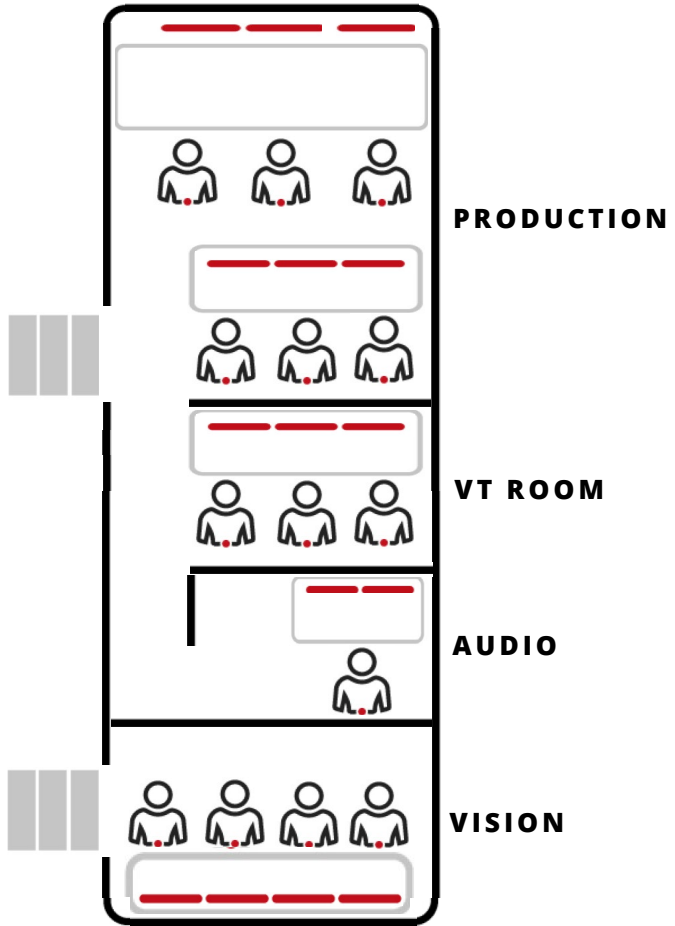

PRODUCTION

Monitors	6 Screens (48 Pictures)
Main Production Desk	Director/Vision Mixer, PA
VTR Room	3 Positions

VIDEO

Camera Capacity	16
EVS Channel Capacity	24
VTR Capacity	-
Video Router	Snell 128x128 3G SDI
Vision Mixer	GV Kahuna 9600 3ME
Inputs	48
AUX Outputs	24
ME Busses	3
Video FX	Per Keyer
Satellite Mixer Panel	On Request

CAPTURE FORMATS

HD/HDR 1080i 1080p

AUDIO

Audio Console	Calrec Brio
Faders	36
Layers	2
Hydra	X3 Br.IO External Stage Box
MADI Port	8
AES I/O	8 x 8
Analogue In / Out	56 x 48
5.1 Capable	-
Dolby E fitted	-
Audio Router	Calrec/D.O.TechHybrid Routing

COMMUNICATIONS

Talkback System	Telex RTS ODIN
RTS 2 wire	4
UHF Talkback Transmitter	3 Duplex

NOVA

346

TRUCK LAYOUT

MONITOR STACK

PRODUCTION MONITOR STACK

PRODUCTION REAR DESK MONITORS